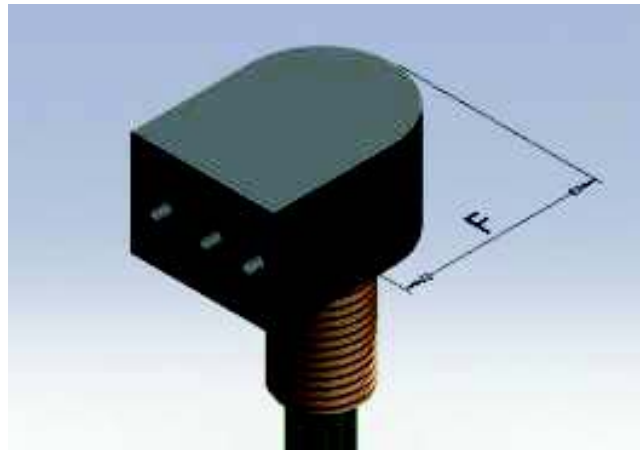

Contact Information

BIRNS *Aquamate*™ LLC
 122 Waltham St, Pawtucket, RI 02860
sales@birnsaquamate.com

Tel: 401-723-4242
 Fax: 401-753-6342
www.birnsaquamate.com

FAWL BH, FAWMBH; FLBH, FMBH Data Table

Number of contacts	2	3	4	5	8	10
M[inch thread]	7/16-20 UNF	7/16-20 UNF	7/16-20 UNF	7/16-20 UNF	7/16-20 UNF	7/16-20 UNF
Dim. A [mm]	20	20	20	20	21	21
Dim. B [mm]	14.7	14.7	14.7	14.7	16	16
Dim. K [mm]	20.7	20.7	20.7	20.7	25	25
Dim. F [mm]	26.7	26.7	26.7	26.7	35	35
Dim. W [mm]	19	19	19	19	12.5; 19; 25	12.5; 19; 25
O-Ring [material: Nitrile]	2-014	2-014	2-014	2-014	2-014	2-014
Ordering number for Female FAWL/FAWM	FAWBHL2F	FAWLBH3F	FAWLBH4F	FAWLBH5F	FAWMBH8F	FAWMBH10F
Ordering number for Male FAWL/FAWM	FAWLBH2M	FAWLBH3M	FAWLBH4M	FAWLBH5M	FAWMBH8M	FAWMBH10M
Ordering number for Female FL/FM	FLBH2F	FLBH3F	FLBH4F	FLBH5F	FMBH8F	FMBH10F
Ordering number for Male FL/FM	FLBH2M	FLBH3M	FLBH4M	FLBH5M	FMBH8M	FMBH10M
NOTE:	FAWL and FAWM are same family; FAWL is the Prefix for 2-5 pins, while FAWM is the Prefix for 8-10 pins. FL and FM similarly represent a similar family with heavier pins.					

Specification - FAWL, FAWM; FL, FM

Operational		Material	
Max Current	FAWL/FAWM: 7A FL/FM: 8A	Molding	Low Carbon Neoprene
Max Voltage	300V	Bulkhead	2-5 contacts: Brass 8-10 contacts: Brass, 316 Stainless, Titanium
Insulation	>200 megaohm	Contacts	Gold plated per MIL-G 45204 Type II, Grade D, Class 00
Contacts	<0.01 ohm	Pin	Phosphor Bronze
Matings	>750	Sockets	Beryllium Copper
Temperature	-5C - +65C	Location Pin	316 Stainless
Depth	>600 bar	In-line cable	2-4 contacts: 60cm, AWG 18 (0.82 mm ²) 16/30 stranding 5-10 contacts: 60cm, AWG 20 (0.5 mm ²) 26/34 stranding
		BH leads	30cm, AWG 20 Teflon, (0.6 mm ²) 19/32 stranding