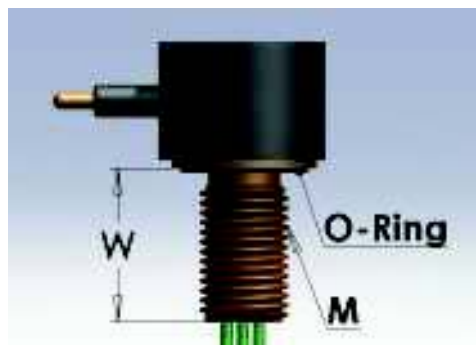

Contact Information

BIRNS *Aquamate*™ LLC
 122 Waltham St, Pawtucket, RI 02860
sales@birnsaquamate.com

Tel: 401-723-4242
 Fax: 401-753-6342
www.birnsaquamate.com

FAWL BH, FAWMBH; FLBH, FMBH Data Table

Number of contacts	2	3	4	5	8	10
M[inch thread]	7/16-20 UNF	7/16-20 UNF	7/16-20 UNF	7/16-20 UNF	7/16-20 UNF	7/16-20 UNF
Dim. A [mm]	20	20	20	20	21	21
Dim. B [mm]	14.7	14.7	14.7	14.7	16	16
Dim. K [mm]	20.7	20.7	20.7	20.7	25	25
Dim. F [mm]	26.7	26.7	26.7	26.7	35	35
Dim. W [mm]	19	19	19	19	12.5; 19; 25	12.5; 19; 25
O-Ring [material: Nitrile]	2-014	2-014	2-014	2-014	2-014	2-014
Ordering number for Female FAWL/FAWM	FAWBHL2F	FAWLBH3F	FAWLBH4F	FAWLBH5F	FAWMBH8F	FAWMBH10F
Ordering number for Male FAWL/FAWM	FAWLBH2M	FAWLBH3M	FAWLBH4M	FAWLBH5M	FAWMBH8M	FAWMBH10M
Ordering number for Female FL/FM	FLBH2F	FLBH3F	FLBH4F	FLBH5F	FMBH8F	FMBH10F
Ordering number for Male FL/FM	FLBH2M	FLBH3M	FLBH4M	FLBH5M	FMBH8M	FMBH10M
NOTE:	FAWL and FAWM are same family; FAWL is the Prefix for 2-5 pins, while FAWM is the Prefix for 8-10 pins. FL and FM similarly represent a similar family with heavier pins.					

Specification - FAWL, FAWM; FL, FM

Operational		Material	
Max Current	FAWL/FAWM: 7A FL/FM: 8A	Molding	Low Carbon Neoprene
Max Voltage	300V	Bulkhead	2-5 contacts: Brass 8-10 contacts: Brass, 316 Stainless, Titanium
Insulation	>200 megaohm	Contacts	Gold plated per MIL-G 45204 Type II, Grade D, Class 00
Contacts	<0.01 ohm	Pin	Phosphor Bronze
Matings	>750	Sockets	Beryllium Copper
Temperature	-5C - +65C	Location Pin	316 Stainless
Depth	>600 bar	In-line cable	2-4 contacts: 60cm, AWG 18 (0.82 mm ²) 16/30 stranding 5-10 contacts: 60cm, AWG 20 (0.5 mm ²) 26/34 stranding
		BH leads	30cm, AWG 20 Teflon, (0.6 mm ²) 19/32 stranding