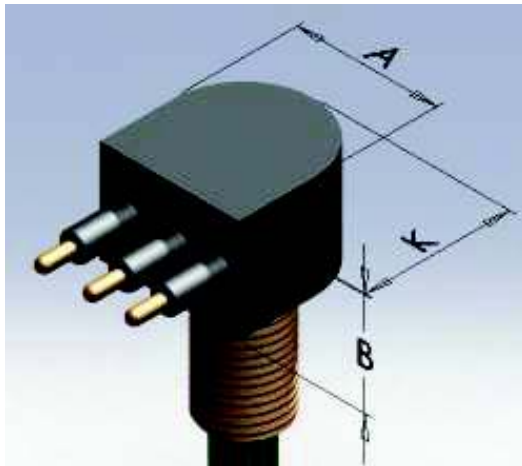

Contact Information

BIRNS *Aquamate*™ LLC
 122 Waltham St, Pawtucket, RI 02860
sales@birnsaquamate.com

Tel: 401-723-4242
 Fax: 401-753-6342
www.birnsaquamate.com

FAWL BH, FAWMBH; FLBH, FMBH Data Table

Number of contacts	2	3	4	5	8	10
M[inch thread]	7/16-20 UNF	7/16-20 UNF	7/16-20 UNF	7/16-20 UNF	7/16-20 UNF	7/16-20 UNF
Dim. A [mm]	20	20	20	20	21	21
Dim. B [mm]	14.7	14.7	14.7	14.7	16	16
Dim. K [mm]	20.7	20.7	20.7	20.7	25	25
Dim. F [mm]	26.7	26.7	26.7	26.7	35	35
Dim. W [mm]	19	19	19	19	12.5; 19; 25	12.5; 19; 25
O-Ring [material: Nitrile]	2-014	2-014	2-014	2-014	2-014	2-014
Ordering number for Female FAWL/FAWM	FAWBHL2F	FAWLBH3F	FAWLBH4F	FAWLBH5F	FAWMBH8F	FAWMBH10F
Ordering number for Male FAWL/FAWM	FAWLBH2M	FAWLBH3M	FAWLBH4M	FAWLBH5M	FAWMBH8M	FAWMBH10M
Ordering number for Female FL/FM	FLBH2F	FLBH3F	FLBH4F	FLBH5F	FMBH8F	FMBH10F
Ordering number for Male FL/FM	FLBH2M	FLBH3M	FLBH4M	FLBH5M	FMBH8M	FMBH10M
NOTE:	FAWL and FAWM are same family; FAWL is the Prefix for 2-5 pins, while FAWM is the Prefix for 8-10 pins. FL and FM similarly represent a similar family with heavier pins.					

Specification - FAWL, FAWM; FL, FM

Operational		Material	
Max Current	FAWL/FAWM: 7A FL/FM: 8A	Molding	Low Carbon Neoprene
Max Voltage	300V	Bulkhead	2-5 contacts: Brass 8-10 contacts: Brass, 316 Stainless, Titanium
Insulation	>200 megaohm	Contacts	Gold plated per MIL-G 45204 Type II, Grade D, Class 00
Contacts	<0.01 ohm	Pin	Phosphor Bronze
Matings	>750	Sockets	Beryllium Copper
Temperature	-5C - +65C	Location Pin	316 Stainless
Depth	>600 bar	In-line cable	2-4 contacts: 60cm, AWG 18 (0.82 mm ²) 16/30 stranding 5-10 contacts: 60cm, AWG 20 (0.5 mm ²) 26/34 stranding
		BH leads	30cm, AWG 20 Teflon, (0.6 mm ²) 19/32 stranding