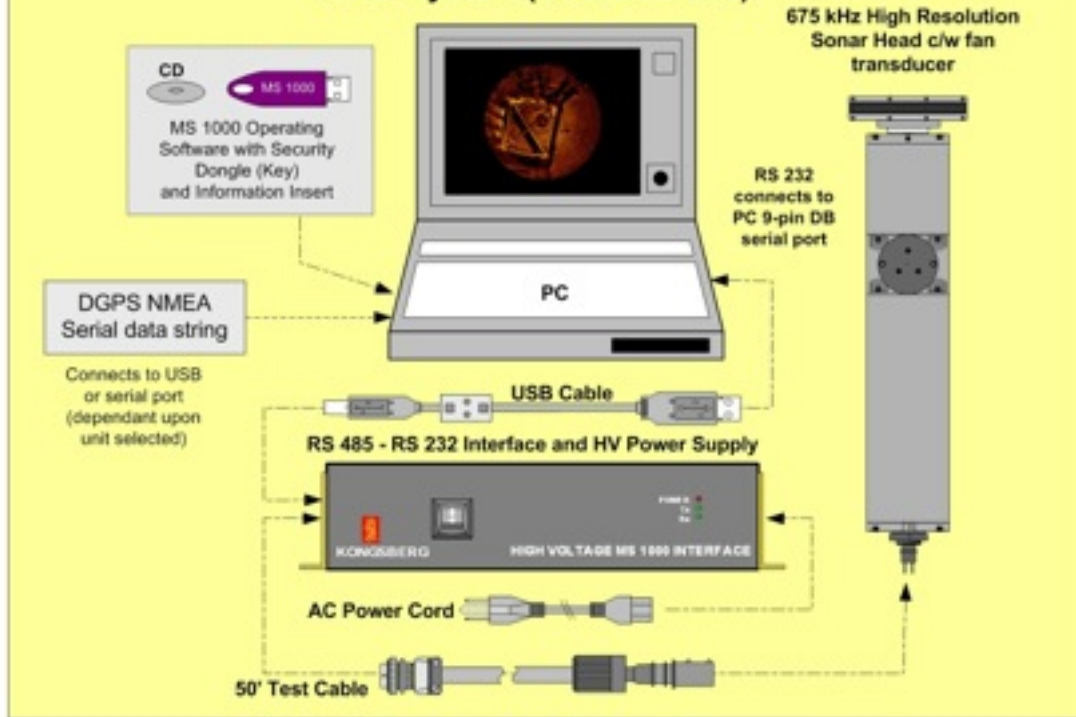

[Type text]

MS 1000 PC-BASED SONAR

Search and Recovery High Resolution Sonar System (USB Interface)

MS 1000 Scanning Sonar System OPTIONS

Up to 1000' lengths of Operation's Cable

KEVLAR Cable (4000 lb Breaking Strain) with Kellums Grip and Connector Terminations

- GPS
- Internal Compass
- Rugged Shipping Cases
- Rugged Computer

Kongsberg Mesotech Ltd.

[Type text]